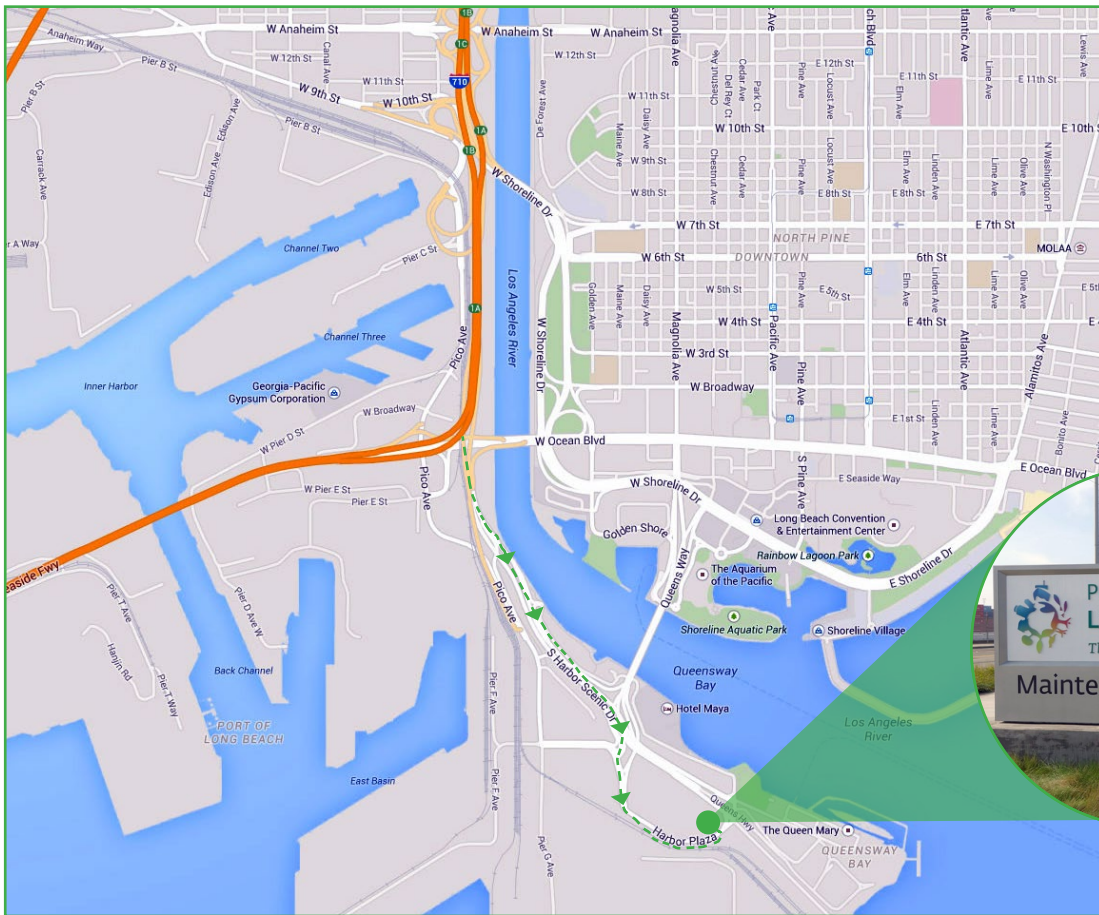

# Directions to Port of Long Beach Maintenance Building

725 Harbor Plaza, Long Beach, CA 90802

## DIRECTIONS:

From 710 Freeway South: follow signs toward the Queen Mary and exit on Harbor Plaza for the Port Maintenance Facilities.